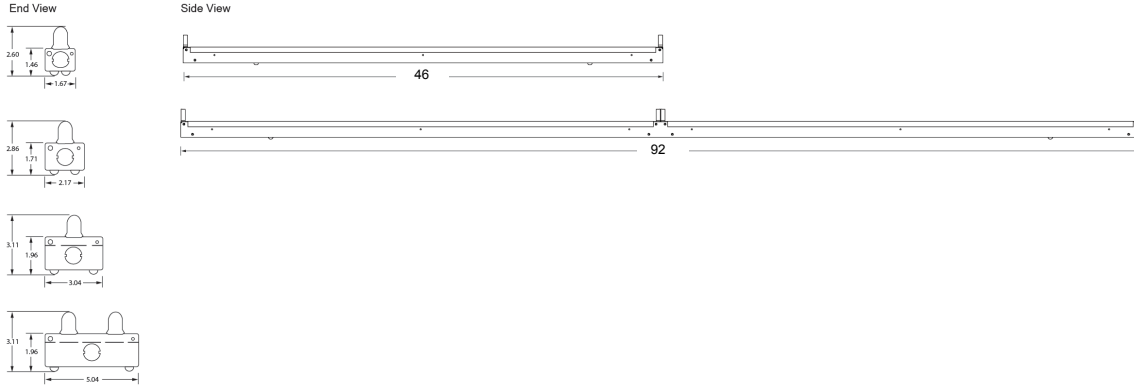

ELECTRICAL

All components have met all regulatory approvals. Fixture is available in 120 - 277VAC and 347V options. Lamp retention through rotary lamp holders.

MOUNTING

Holes provided for convenient surface mounting or S-hook chain-mounting. Can be row-mounted using a suspended or surface-mount configuration.

PRODUCT DIMENSIONS

PRODUCT KEY

Fixture Type	Fixture Size	Fixture Length	Number of Lamps	Lamp Watts	Lamp Type	Ballast Voltage	Ballast Factor	Options
BFSP				W				
	O (1.75W)	2'	1	28	T5	120	Normal (N)	
	M (2W)	3'	2	54	T5HO	120/277(UNV)	High (H)	
	N (3W)	4'	3			347	Low (L)	
	Blank (5W)	8'	4					
			6					
			8					